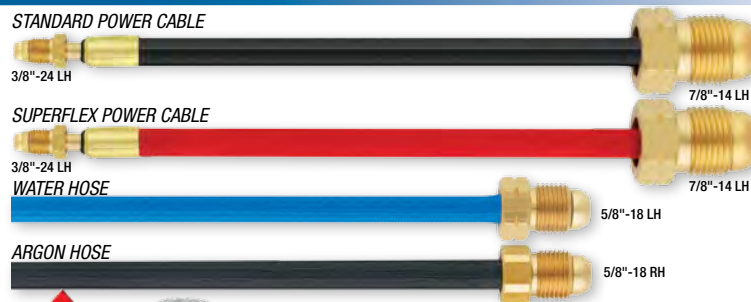

CK18 WATER COOLED POWER CABLES

LENGTH	STANDARD	SUPERFLEX
	POWER CABLE	POWER CABLE
12-1/2 ft. (3.8m)	40V64	40V64SF
25 ft. (7.6m)	41V29	41V29SF
LENGTH	WATER HOSE	WATER HOSE
12-1/2 ft. (3.8m)	40V74	40V74SF
25 ft. (7.6m)	41V32	41V32SF
LENGTH	ARGON HOSE	ARGON HOSE
12-1/2 ft. (3.8m)	40V75	40V75SF
25 ft. (7.6m)	41V30	41V30SF