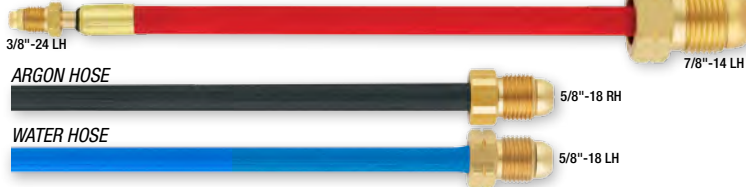

LENGTH	STANDARD	SUPERFLEX
	TRI-FLEX CABLES	3 PIECE ASSEMBLY
12-1/2 ft. (3.8m)	2312TF	2312SF
25 ft. (7.6m)	2325TF	2325SF
LENGTH	POWER CABLE	POWER CABLE
12-1/2 ft. (3.8m)	2312PC	2312PCSF
25 ft. (7.6m)	2325PC	2325PCSF
LENGTH	ARGON HOSE	ARGON HOSE
12-1/2 ft. (3.8m)	212AH	212AHSF
25 ft. (7.6m)	225AH	225AHSF
LENGTH	WATER HOSE	WATER HOSE
12-1/2 ft. (3.8m)	212WH	212WHSF
25 ft. (7.6m)	225WH	225WHSF

FL230, 250 WATER COOLED

STANDARD TRI-FLEX CABLES

SUPERFLEX POWER CABLE

LENGTH	STANDARD	SUPERFLEX
	TRI-FLEX CABLES	3 PIECE ASSEMBLY
12-1/2 ft. (3.8m)	212TF	212SF
25 ft. (7.6m)	225TF	225SF
LENGTH	POWER CABLE	POWER CABLE
12-1/2 ft. (3.8m)	212PC	212PCSF
25 ft. (7.6m)	225PC	225PCSF
LENGTH	ARGON HOSE	ARGON HOSE
12-1/2 ft. (3.8m)	212AH	212AHSF
25 ft. (7.6m)	225AH	225AHSF
LENGTH	WATER HOSE	WATER HOSE
12-1/2 ft. (3.8m)	212WH	212WHSF
25 ft. (7.6m)	225WH	225WHSF

CK300 WATER COOLED

STANDARD TRI-FLEX CABLES

SUPERFLEX POWER CABLE

LENGTH	STANDARD	SUPERFLEX
	TRI-FLEX CABLES	3 PIECE ASSEMBLY
12-1/2 ft. (3.8m)	312TF	312SF
25 ft. (7.6m)	325TF	325SF
LENGTH	POWER CABLE	POWER CABLE
12-1/2 ft. (3.8m)	312PC	312PCSF
25 ft. (7.6m)	325PC	325PCSF
LENGTH	ARGON HOSE	ARGON HOSE
12-1/2 ft. (3.8m)	312AH	312AHSF
25 ft. (7.6m)	325AH	325AHSF
LENGTH	WATER HOSE	WATER HOSE
12-1/2 ft. (3.8m)	312WH	312WHSF
25 ft. (7.6m)	325WH	325WHSF

CK350, 510 WATER COOLED

STANDARD POWER CABLE

SUPERFLEX POWER CABLE

LENGTH	STANDARD	SUPERFLEX
	POWER CABLE	POWER CABLE
12-1/2 ft. (3.8m)	512PC	512PCSF
25 ft. (7.6m)	525PC	525PCSF
LENGTH	ARGON HOSE	ARGON HOSE
12-1/2 ft. (3.8m)	312AH	312AHSF
25 ft. (7.6m)	325AH	325AHSF
LENGTH	WATER HOSE	WATER HOSE
12-1/2 ft. (3.8m)	312WH	312WHSF
25 ft. (7.6m)	325WH	325WHSF