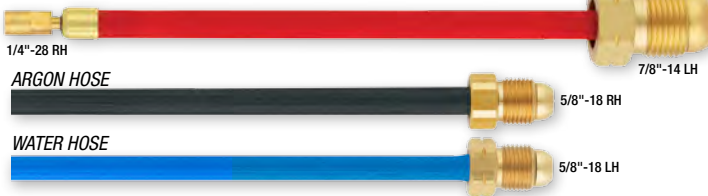

CK180, 200, CKT200, CKM200 WATER COOLED

LENGTH	STANDARD	SUPERFLEX
	12-1/2 ft. (3.8m)	212TF
25 ft. (7.6m)	225TF	225SF
LENGTH	POWER CABLE	POWER CABLE
	12-1/2 ft. (3.8m)	212PC
25 ft. (7.6m)	225PC	225PCSF
LENGTH	ARGON HOSE	ARGON HOSE
	12-1/2 ft. (3.8m)	212AH
25 ft. (7.6m)	225AH	225AHSF
LENGTH	WATER HOSE	WATER HOSE
	12-1/2 ft. (3.8m)	212WH
25 ft. (7.6m)	225WH	225WHSF

Follow us: You Tube

[Back To Table of Contents](#)

[Online Parts Manual](#)

MASTER TIG POWER CABLES / HOSES

CK230, TL300 WATER COOLED

STANDARD TRI-FLEX CABLES

SUPERFLEX POWER CABLE

*Replacement SuperFlex power cables for the CK230 and TL300 are the 312SF and 325SF

LENGTH	STANDARD	SUPERFLEX
	TRI-FLEX CABLES	3 PIECE ASSEMBLY
12-1/2 ft. (3.8m)	2312TF	2312SF
25 ft. (7.6m)	2325TF	2325SF
LENGTH	POWER CABLE	POWER CABLE
12-1/2 ft. (3.8m)	2312PC	2312PCSF
25 ft. (7.6m)	2325PC	2325PCSF
LENGTH	ARGON HOSE	ARGON HOSE
12-1/2 ft. (3.8m)	212AH	212AHSF
25 ft. (7.6m)	225AH	225AHSF
LENGTH	WATER HOSE	WATER HOSE
12-1/2 ft. (3.8m)	212WH	212WHSF
25 ft. (7.6m)	225WH	225WHSF

FL230, 250 WATER COOLED

STANDARD TRI-FLEX CABLES

SUPERFLEX POWER CABLE

LENGTH	STANDARD	SUPERFLEX
	TRI-FLEX CABLES	3 PIECE ASSEMBLY
12-1/2 ft. (3.8m)	212TF	212SF
25 ft. (7.6m)	225TF	225SF
LENGTH	POWER CABLE	POWER CABLE
12-1/2 ft. (3.8m)	212PC	212PCSF
25 ft. (7.6m)	225PC	225PCSF
LENGTH	ARGON HOSE	ARGON HOSE
12-1/2 ft. (3.8m)	212AH	212AHSF
25 ft. (7.6m)	225AH	225AHSF
LENGTH	WATER HOSE	WATER HOSE
12-1/2 ft. (3.8m)	212WH	212WHSF
25 ft. (7.6m)	225WH	225WHSF