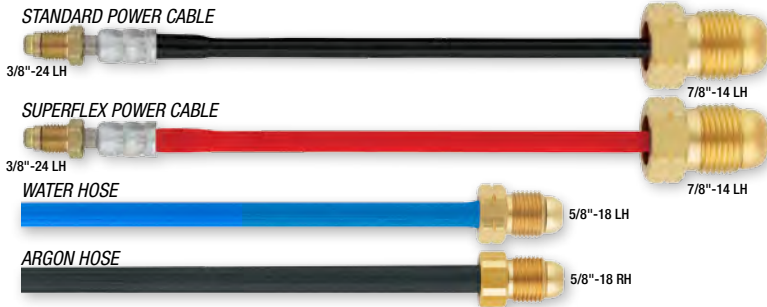

Follow us: [You Tube](#)

[Back To Table of Contents](#)

[Online Parts Manual](#)

STANDARD POWER CABLES / HOSES

TL18 WATER COOLED POWER CABLES

LENGTH	STANDARD	SUPERFLEX
	POWER CABLE	POWER CABLE
12-1/2 ft. (3.8m)	2312PC	2312PCSF
25 ft. (7.6m)	2325PC	2325PCSF