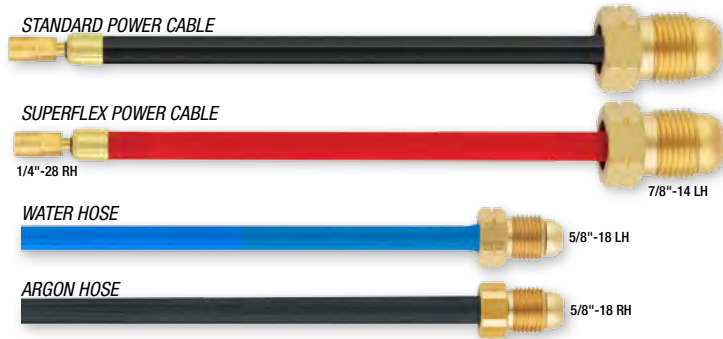

CK18 WATER COOLED POWER CABLES

LENGTH	STANDARD	SUPERFLEX
	POWER CABLE	POWER CABLE
12-1/2 ft. (3.8m)	40V64	40V64SF
25 ft. (7.6m)	41V29	41V29SF
LENGTH	WATER HOSE	WATER HOSE
12-1/2 ft. (3.8m)	40V74	40V74SF
25 ft. (7.6m)	41V32	41V32SF
LENGTH	ARGON HOSE	ARGON HOSE
12-1/2 ft. (3.8m)	40V75	40V75SF
25 ft. (7.6m)	41V30	41V30SF

Follow us: [You Tube](#)

[Back To Table of Contents](#)

[Online Parts Manual](#)

STANDARD POWER CABLES / HOSES

TL18 WATER COOLED POWER CABLES

LENGTH	STANDARD	SUPERFLEX
	POWER CABLE	POWER CABLE
12-1/2 ft. (3.8m)	2312PC	2312PCSF
25 ft. (7.6m)	2325PC	2325PCSF

LENGTH	STANDARD	SUPERFLEX
	POWER CABLE	POWER CABLE
12-1/2 ft. (3.8m)	45V03	45V03SF
25 ft. (7.6m)	45V04	45V04SF

LENGTH	WATER HOSE	WATER HOSE
12-1/2 ft. (3.8m)	45V07	45V07SF
25 ft. (7.6m)	45V08	45V08SF

LENGTH	ARGON HOSE	ARGON HOSE
12-1/2 ft. (3.8m)	45V09	45V09SF
25 ft. (7.6m)	45V10	45V10SF