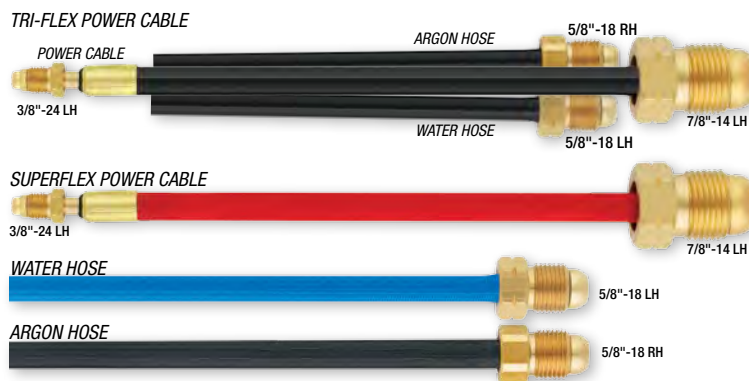

Follow us: [YouTube](#)

[Back To Table of Contents](#)

[Online Parts Manual](#)

MASTER TIG POWER CABLES / HOSES

CKC150 GAS COOLED 1-2 PIECE POWER CABLES

LENGTH	STANDARD	SUPERFLEX
	12-1/2 ft. (3.8m)	1512PCCM
25 ft. (7.6m)	1525PCCM	1525PCCMSF
LENGTH	2 PIECE CABLES	2 PIECE CABLES
	12-1/2 ft. (3.8m)	1512PCNM
25 ft. (7.6m)	1525PCNM	1525PCNSFM
LENGTH	WELD LEAD	
12-1/2 ft. (3.8m)	1512CNM	
25 ft. (7.6m)	1525CNM	
LENGTH	ARGON HOSE	ARGON HOSE
	12-1/2 ft. (3.8m)	212AH
25 ft. (7.6m)	225AH	225AHSF

FL130, 150 GAS COOLED 1 PIECE POWER CABLES

LENGTH	STANDARD	SUPERFLEX
	12-1/2 ft. (3.8m)	1512PCHFM
25 ft. (7.6m)	1525PCHFM	1525PCSFM

CK210 TL210 CKM210 GAS COOLED 1-2 PIECE POWER

LENGTH	STANDARD	SUPERFLEX
	12-1/2 ft. (3.8m)	412PCHF
25 ft. (7.6m)	425PCHF	425PCSF
LENGTH	2 PIECE CABLE	2 PIECE CABLE
	12-1/2 ft. (3.8m)	412PCN
25 ft. (7.6m)	425PCN	425PCNSF
LENGTH	POWER CABLE	
12-1/2 ft. (3.8m)	412CN	
25 ft. (7.6m)	425CN	
LENGTH	ARGON HOSE	ARGON HOSE
	12-1/2 ft. (3.8m)	312AH
25 ft. (7.6m)	325AH	325AHSF

CK180, 200, CKT200, CKM200 WATER COOLED

LENGTH	STANDARD	SUPERFLEX
	12-1/2 ft. (3.8m)	212TF
25 ft. (7.6m)	225TF	225SF
LENGTH	POWER CABLE	POWER CABLE
	12-1/2 ft. (3.8m)	212PC
25 ft. (7.6m)	225PC	225PCSF
LENGTH	ARGON HOSE	ARGON HOSE
	12-1/2 ft. (3.8m)	212AH
25 ft. (7.6m)	225AH	225AHSF
LENGTH	WATER HOSE	WATER HOSE
	12-1/2 ft. (3.8m)	212WH
25 ft. (7.6m)	225WH	225WHSF

Follow us: You Tube

[Back To Table of Contents](#)

[Online Parts Manual](#)

MASTER TIG POWER CABLES / HOSES

CK230, TL300 WATER COOLED

STANDARD TRI-FLEX CABLES

SUPERFLEX POWER CABLE

*Replacement SuperFlex power cables for the CK230 and TL300 are the 312SF and 325SF